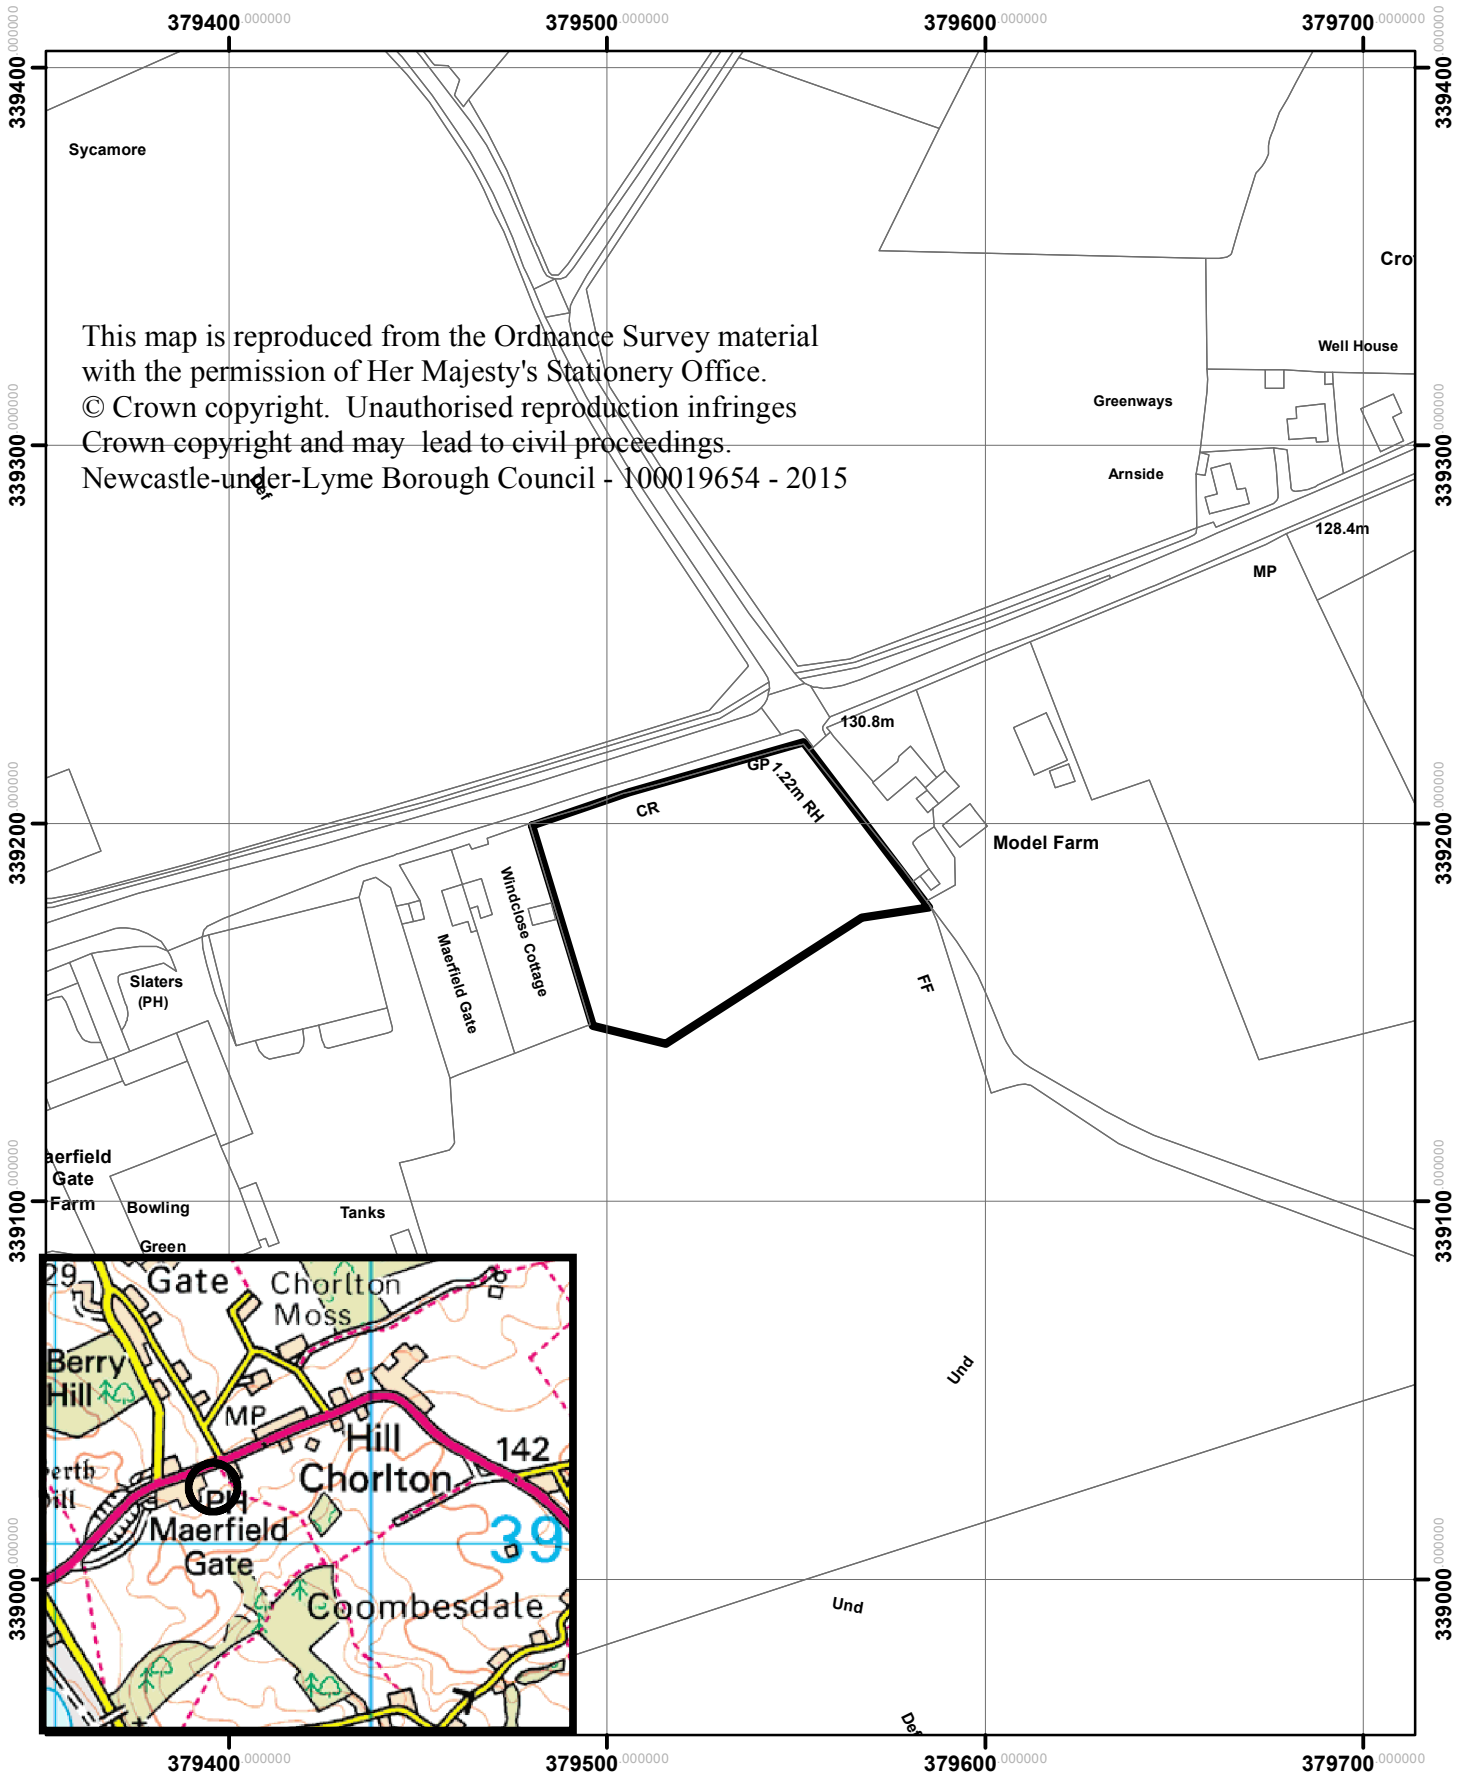

Land adjacent to Slaters, Stone Road, Hill Chorlton 14/00875/OUT

This map is reproduced from the Ordnance Survey material with the permission of Her Majesty's Stationery Office.
© Crown copyright. Unauthorised reproduction infringes Crown copyright and may lead to civil proceedings.
Newcastle-under-Lyme Borough Council - 100019654 - 2015